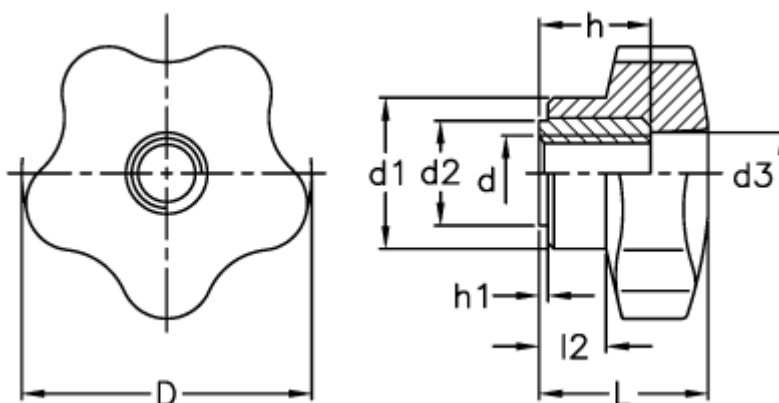

Data Sheet

Article number: 2302067801

Description: E+G Lobe knob
VC.254/70 B-M12

Measures

D = 70

l2 = 21

d1 = 30

d2 = 17

d3 = 17

d 6H = M12

h = 26

h1 = 1.5

L = 45